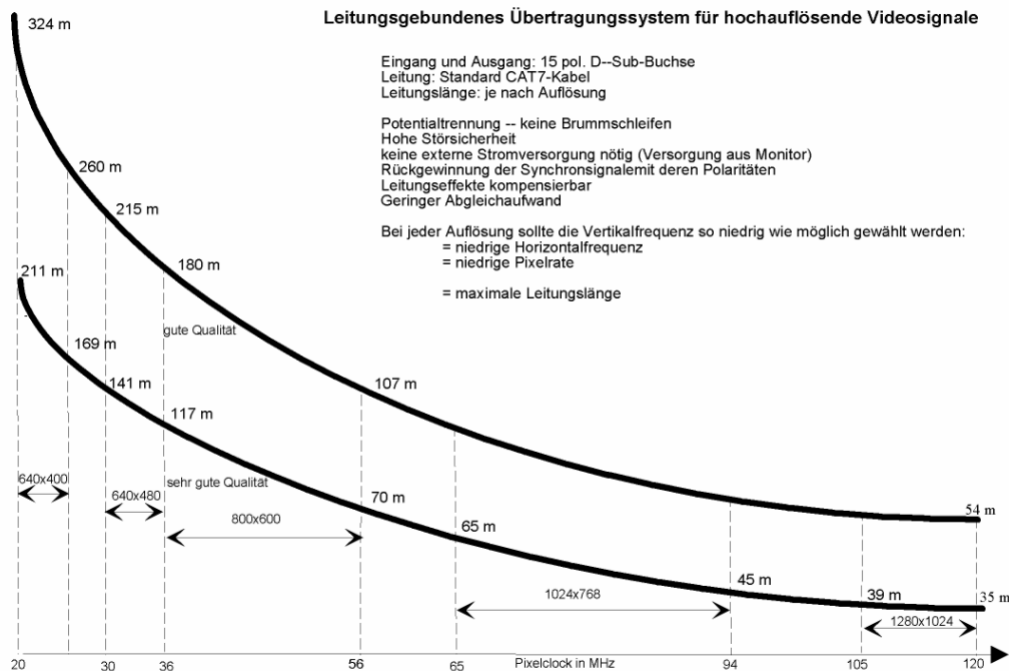

PRODUCT OVERVIEW

Rev: 04/2004

Reikotech GmbH - Hermann-Boessow-Str. 20 - 23843 Bad Oldesloe
Tel.: +49 (0) 4531 1784-29 www.reikotech.com e-mail: sales@reikotech.com
Fax: +49 (0) 4531 8 12 88

Specifications are subject to minimal changes due to production and improvement of the product!